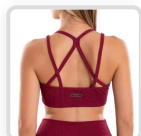

LEGGINS MALIBU STEN

REF: L-MMS-168

VARIACIONES:

Camel.-

Negro

Uva

Verde Militar

COLORES DISPONIBLES:

Camel.-

Negro

Uva

Verde Militar

TALLES DISPONIBLES:

LEGGINS CON CIERRE OSLO

REF: L-MCR 131-1

VARIACIONES:

NEGRO EST
RUNNING

NEGRO EST.
FREYA

COLORES DISPONIBLES:

NEGRO EST
RUNNING

NEGRO EST.
FREYA

TALLES DISPONIBLES:

Lycra Sport 70 87% Poliéster, 13% Elastano
Cierres en Botamanga y Cinta Reflectiva Linea al
Cuerpo

Lycra Malibu 87% Poliester, 13% Elastano Tela con
texturas Linea al Cuerpo